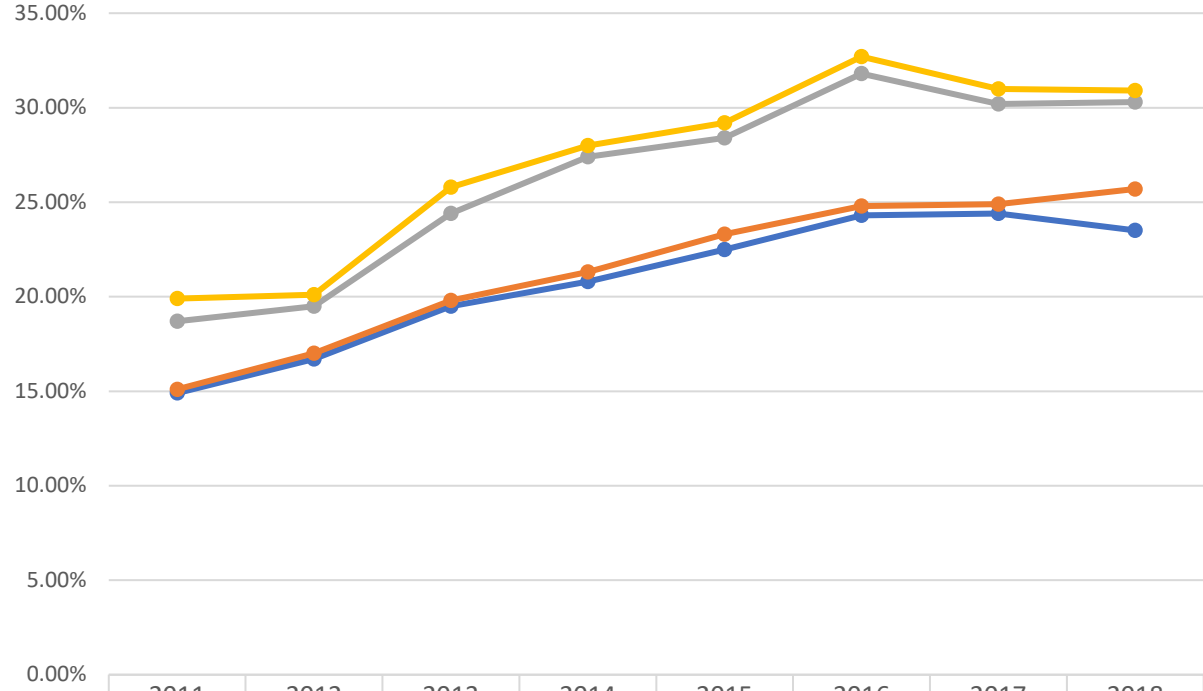

All Students Grad Rate

Three Year Graduation Rate from any TBR College
RSCC vs. TBR

	2011	2012	2013	2014	2015	2016	2017	2018
● TBR (excluding RSCC) - Grad Rate from Home College	14.90%	16.70%	19.50%	20.80%	22.50%	24.30%	24.40%	23.50%
● TBR (excluding RSCC) - Grad Rate from Any TBR College	15.10%	17.00%	19.80%	21.30%	23.30%	24.80%	24.90%	25.70%
● RSCC - Grad Rate from Home College	18.70%	19.50%	24.40%	27.40%	28.40%	31.80%	30.20%	30.30%
● RSCC - Grad Rate from Any TBR College	19.90%	20.10%	25.80%	28.00%	29.20%	32.70%	31.00%	30.90%