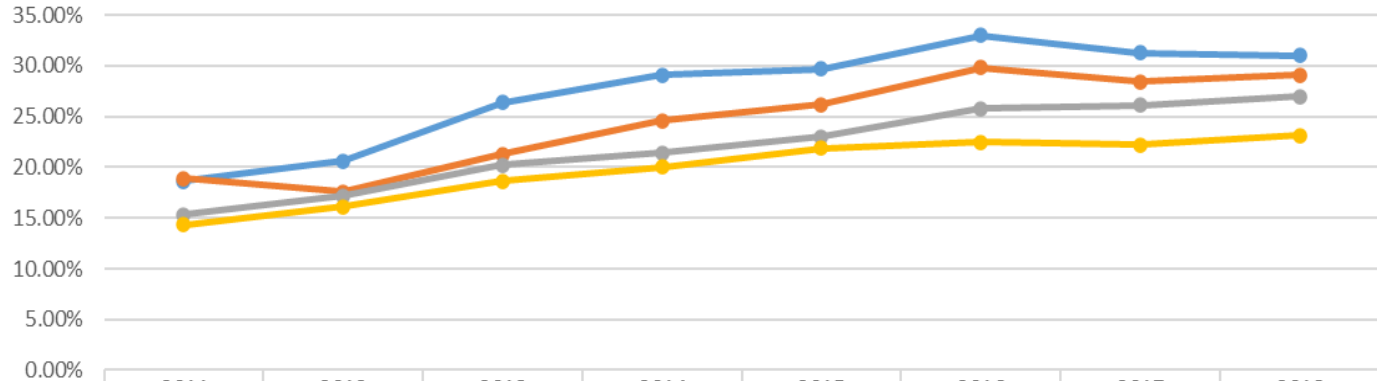

Graduation Rates by Gender

Three Year Graduation Rate From any TBR College
By Gender RSCC vs. TBR

	2011	2012	2013	2014	2015	2016	2017	2018
● RSCC Female	18.60%	20.60%	26.40%	29.10%	29.70%	33.00%	31.30%	31.00%
● RSCC Male	18.90%	17.60%	21.30%	24.60%	26.20%	29.80%	28.40%	29.10%
● TBR Female (excluding RSCC)	15.30%	17.20%	20.20%	21.40%	23.00%	25.80%	26.10%	27.00%
● TBR Male (excluding RSCC)	14.30%	16.10%	18.60%	20.00%	21.90%	22.50%	22.20%	23.10%